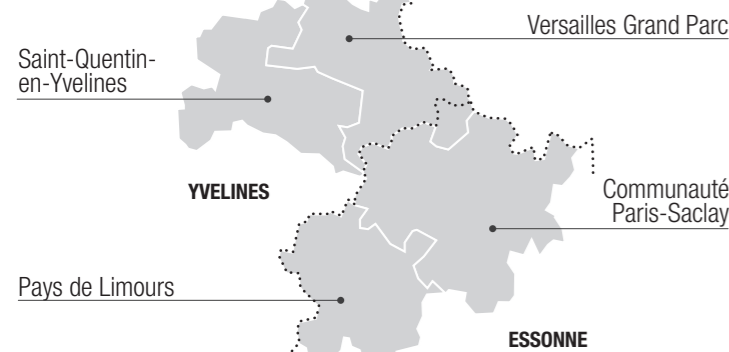

PARIS - SACLAY

INNOVATION PLAYGROUND

4 inter-municipal cooperation bodies
2 DEPARTMENTS

A world-class science cluster

- Higher education institutions
 - Research institutes
 - Major science facilities
- 1 VeDeCom, Ifsttar
2 Nano'Innov : CEA-List, Systematic, IRT System'X

A vibrant economic hub

- Business districts
 - Private R&D clusters
 - Business parks
 - Major development sites
- Other development projects:
- 1 Massy- Wissous-Orly
 - 2 Courtabœuf
 - 3 La Verrière / pôle Gare Bécancennes
 - 4 Corridor ferroviaire
 - 5 Clef de Saint-Pierre
 - 6 Inovel Parc

An excellent transport connectivity

- International connectivity**
- Paris Orly International Airport
 - Aerodromes
 - High-speed train stations
- Regional connectivity**
- Suburban railways
 - Motorways & major trunk roads
 - Bus rapid transit
 - Tramways
- Grand Paris Express project**
- New automated rapid transit network