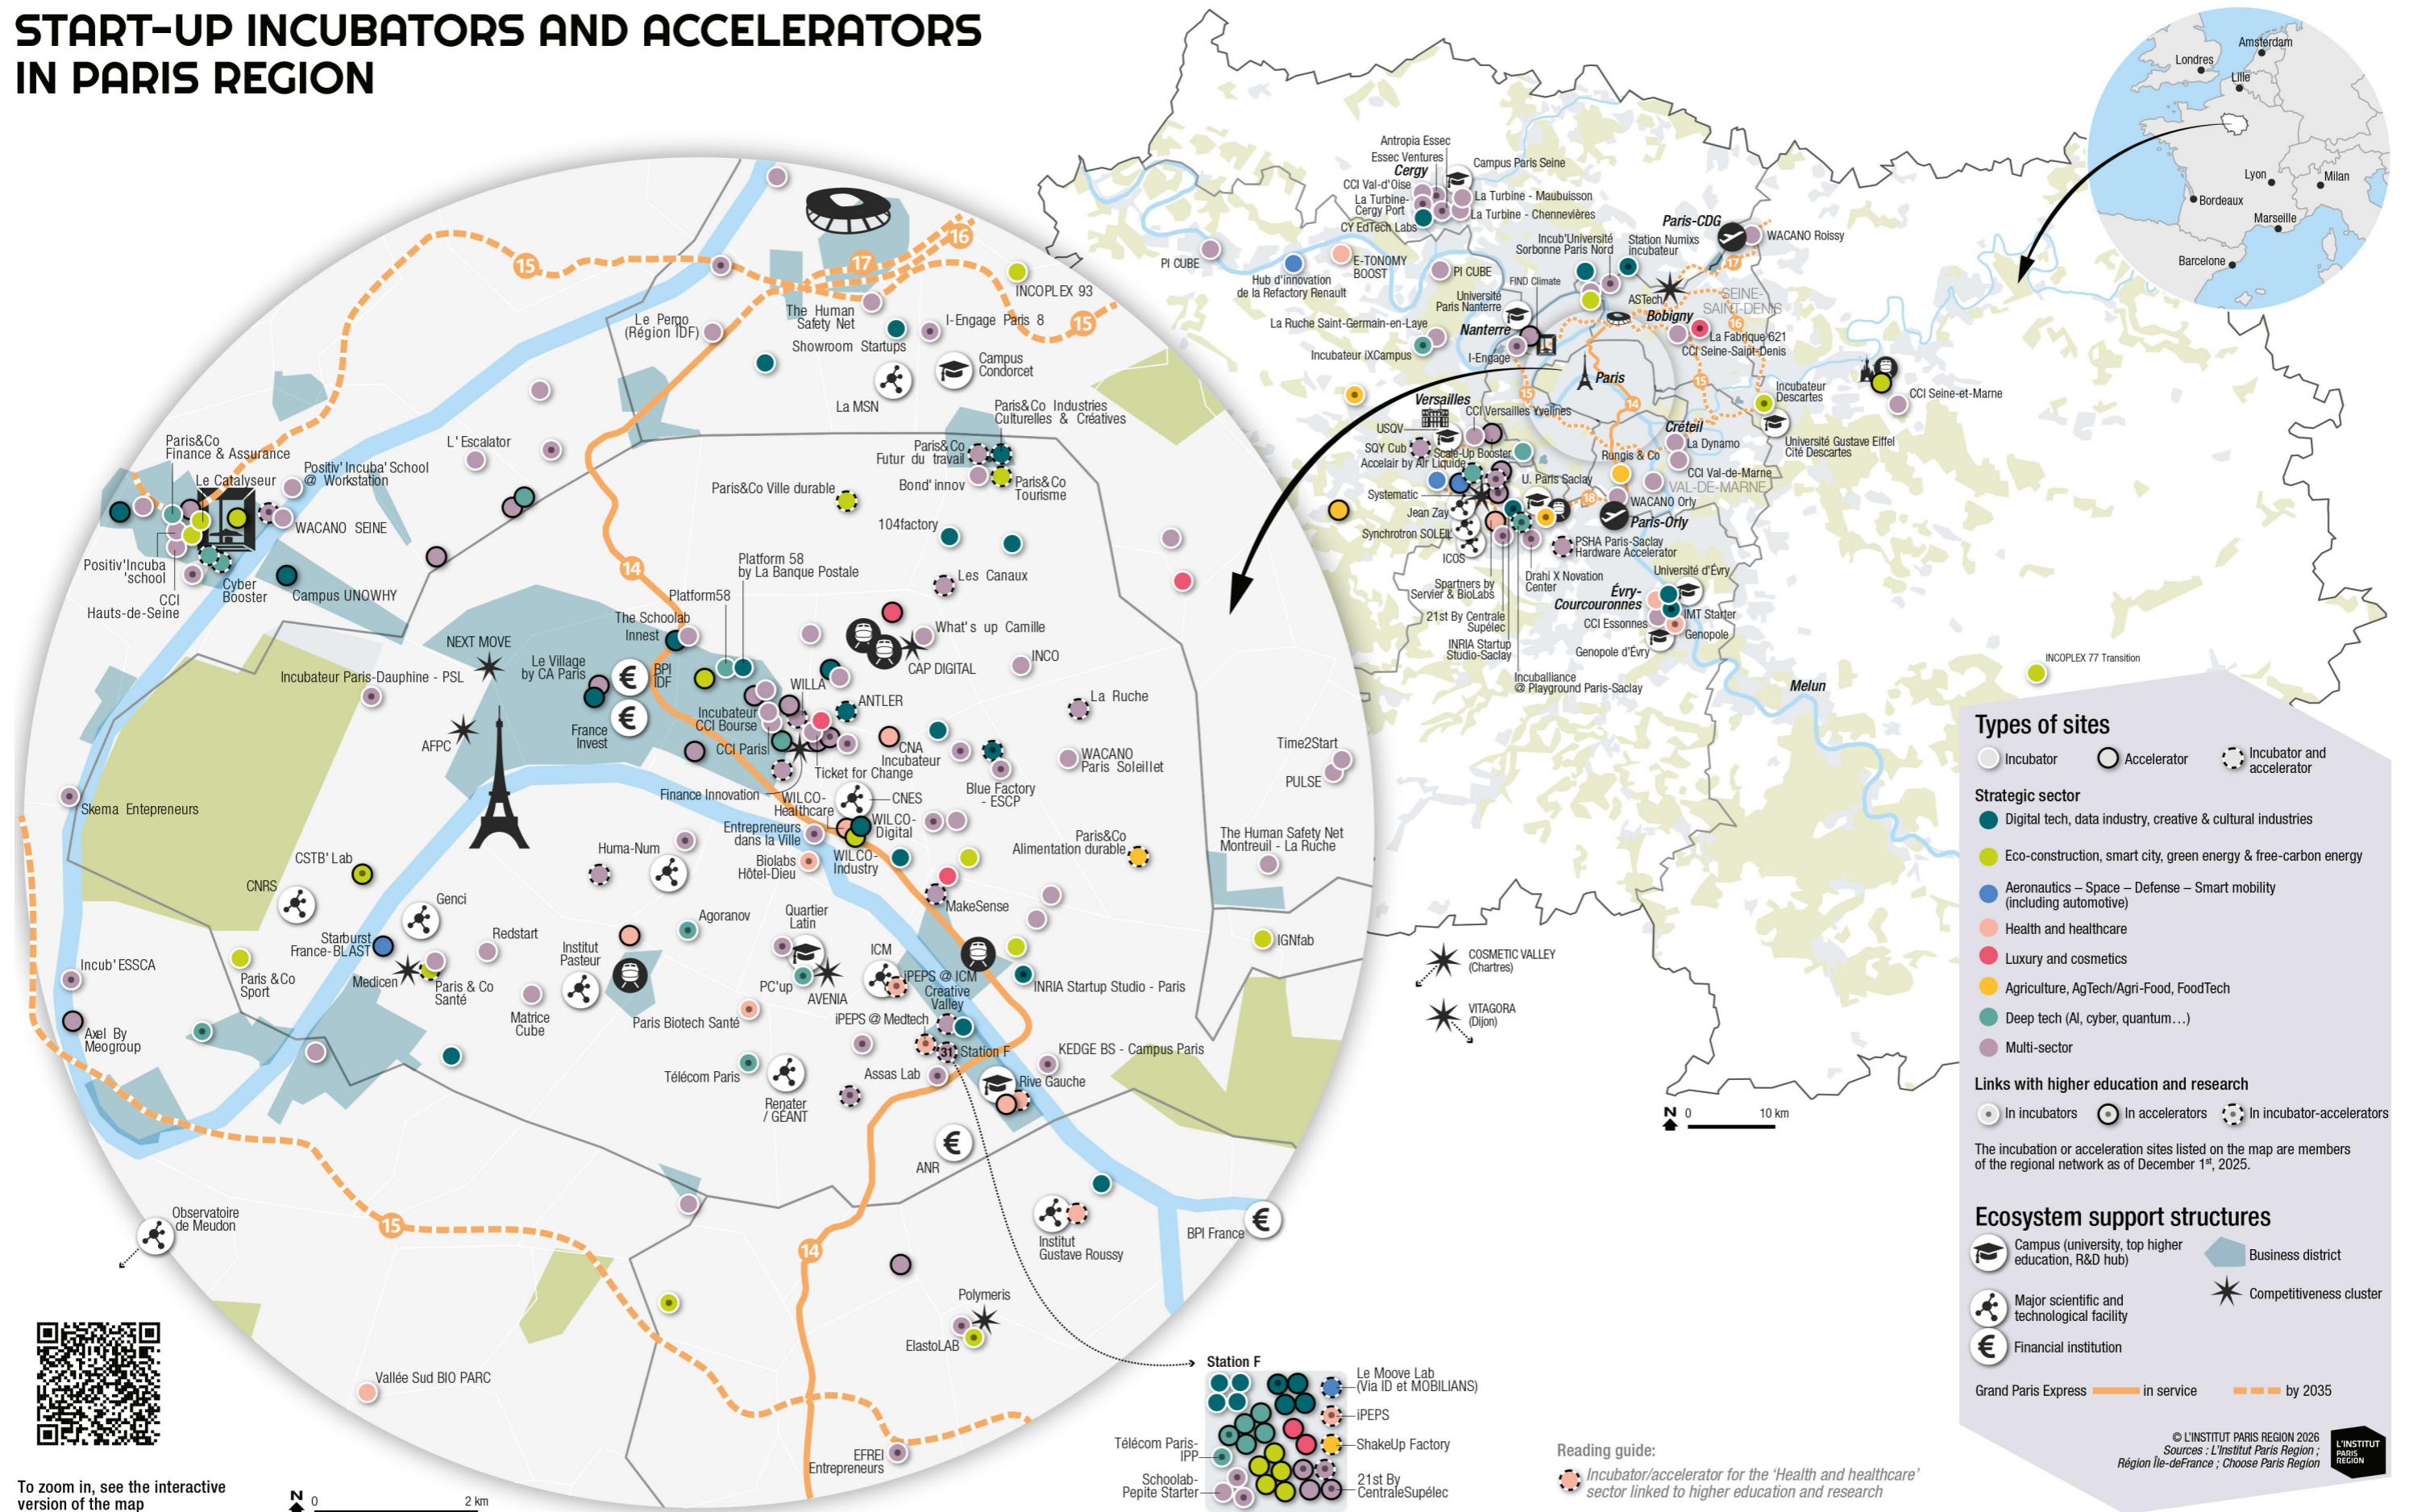

# START-UP INCUBATORS AND ACCELERATORS IN PARIS REGION

To zoom in, see the interactive version of the map

Reading guide:  
 ● Incubator/accelerator for the 'Health and healthcare' sector linked to higher education and research

**Links with higher education and research**

- In incubators
- In accelerators
- ⊗ In incubator-accelerators

The incubation or acceleration sites listed on the map are members of the regional network as of December 1<sup>st</sup>, 2025.

**Ecosystem support structures**

- 🎓 Campus (university, top higher education, R&D hub)
- 🔬 Major scientific and technological facility
- 🏠 Business district
- ★ Competitiveness cluster
- € Financial institution

Grand Paris Express — in service — by 2035

© L'INSTITUT PARIS REGION 2026  
 Sources : L'Institut Paris Region ; Région Île-de-France ; Choose Paris Region