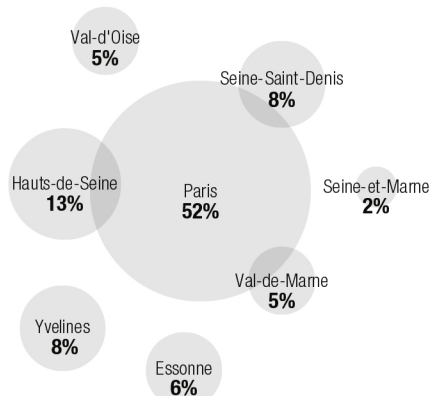

START-UP INCUBATORS AND ACCELERATORS IN PARIS REGION

- **230** incubators and accelerators in Paris Region

- **100** are members of the regional network

- **28** have been awarded the Innov'up Incubation label

- **19%** of them operate across multiple sites*

- **6 out of 10** are incubators

- One in two organization is based in Paris

- **30%** of incubators or accelerators have links to higher education and research