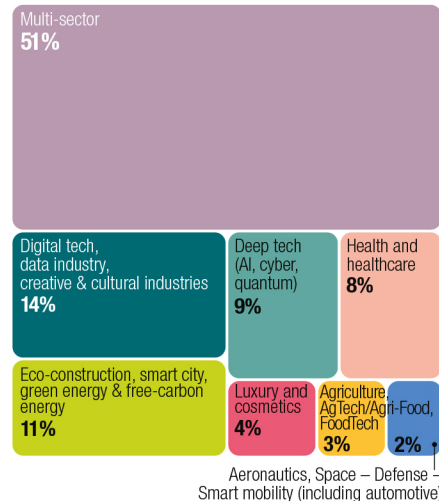

* Parent company with multiple locations in Paris Region